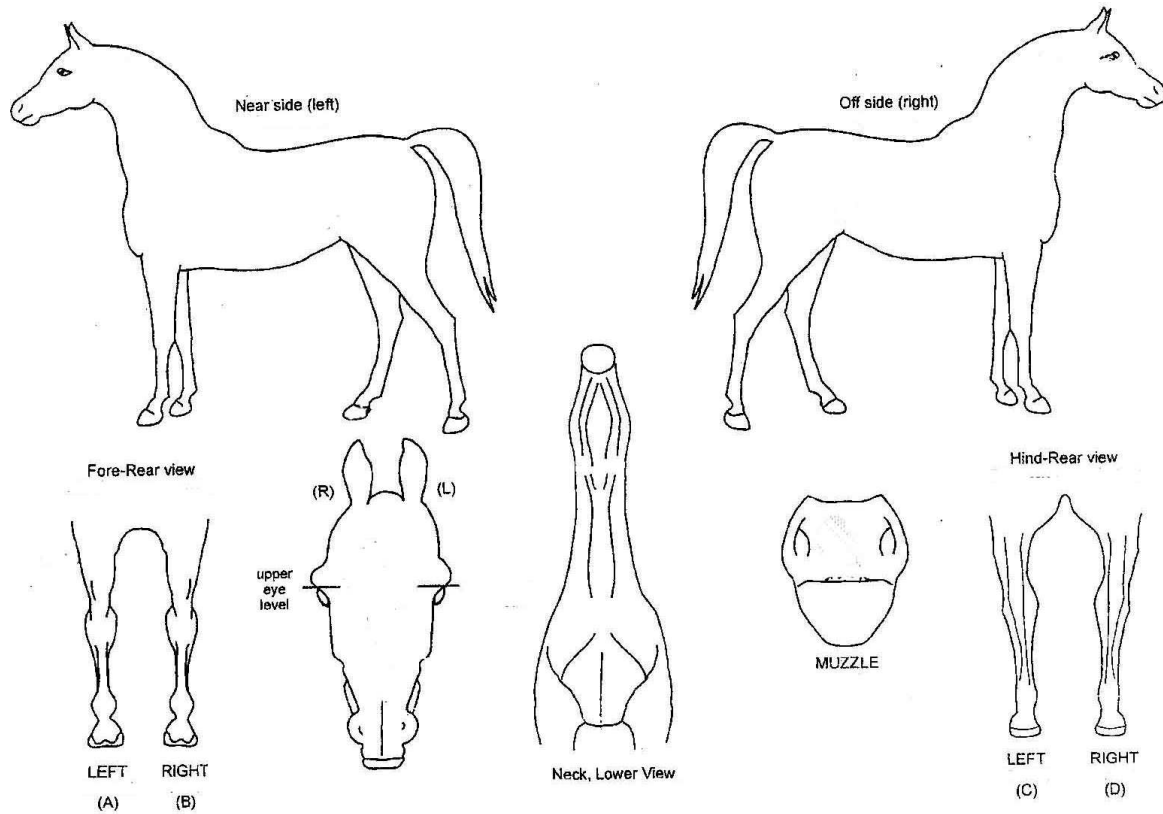

### IDENTIFICATION OF PONY/COB

**PLEASE PRINT, GIVE EXACT MARKINGS AND MARK WHORLS WITH AN “X”**

NAME OF PONY/COB								SEX	M	F	G
SECTION	A	B	C	D	P B	G	H	COLOUR			
HEAD											
FORELEGS & HOOFS	A	NEARSIDE LEFT									
	B	OFFSIDE RIGHT									
HINDLEGS & HOOFS	C	NEARSIDE LEFT									
	D	OFFSIDE RIGHT									
BODY											
ACQUIRED MARKS								TATTOO			
DESCRIBED BY					SIGNED				DATE		